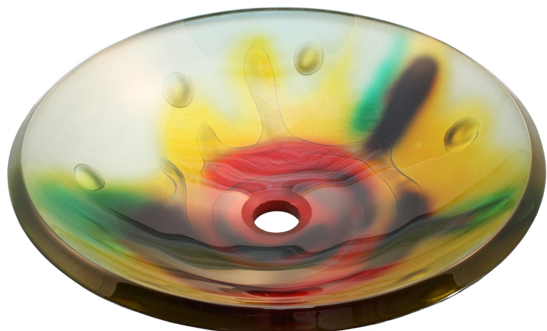

GLASS VESSEL

94-GH-6102

94-GH-0470

94-GH-0471

94-GH-0445

94-GH-6100

94-DB-06028

94-GH-0462

94-GH-6605

HALLMARK SINKS
a symbol of excellence

GLASS VESSEL

ADDITIONAL STYLES ONLINE: www.hallmarksinks.com

94-DB-06007

94-BMGH-030201

Simple. Elegant. Excellent.

HALLMARK SINKS