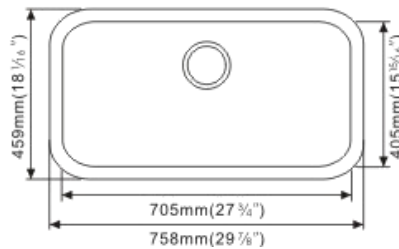

■ HSU4620A3

■ DIMENSIONS

OUTSIDE	48.25" X 20.75"
INSIDE	46.25" X 18.50"
DEPTH	9" / 7"

46" X 20" UNDER-MOUNT TRIPLE BOWL

a symbol of excellence

HALLMARK SINKS

STAINLESS STEEL

30" X 18" UNDER-MOUNT SINGLE BOWL

■ HSU3018B1

■ DIMENSIONS

OUTSIDE	29.75" X 17.875"
INSIDE	27.75" X 15.875"
DEPTH	9"

■ FEATURES

- Thickness: 1.2mm / 18G
- Material: 304 18/10 CrNi
- Brush Finish
- Sound Deadening Pad
- Undercoated Painting
- Cutting Template

■ DIMENSIONS

OUTSIDE	32.25" X 18.50"
INSIDE	28.50" X 15.75"
DEPTH	9"

HSU3018A1 ■

30" X 18" UNDER-MOUNT SINGLE BOWL

a symbol of excellence

HALLMARK SINKS

STAINLESS STEEL

31" X 18" UNDER-MOUNT 50/50 DOUBLE BOWL

■ HSU3118B0

■ DIMENSIONS

OUTSIDE	29.75" X 17.875"
INSIDE	27.75" X 15.875"
DEPTH	9"

■ FEATURES

- Thickness: 1.2mm / 18G
- Material: 304 18/10 CrNi
- Brush Finish
- Sound Deadening Pad
- Undercoated Painting
- Cutting Template