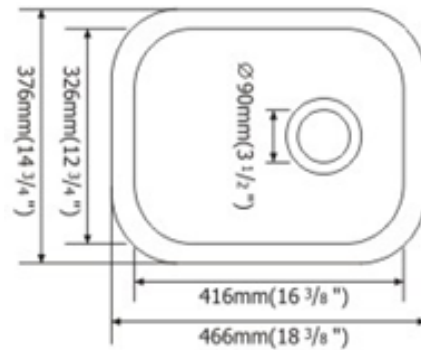

■ DIMENSIONS

■ FEATURES

- Thickness: 1.2mm / 18G
- Material: 304 18/10 CrNi
- Brush Finish
- Sound Deadening Pad
- Undercoated Painting
- Cutting Template

OUTSIDE	17.625" X 13.50"
INSIDE	15.625" X 11.50"
DEPTH	6"

■ DIMENSIONS

OUTSIDE	16" X 16"
INSIDE	14" X 14"
DEPTH	8"

■ HSU2317A1

23" X 17" UNDER-MOUNT SINGLE BOWL

a symbol of excellence

HALLMARK SINKS

STAINLESS STEEL

16" CIRCULAR BAR SINK

■ HSR415A1

■ DIMENSIONS

OUTSIDE	16.375"
INSIDE	14.25"
DEPTH	7"

■ FEATURES

- Thickness: 1.2mm / 18G
- Material: 304 18/10 CrNi
- Brush Finish
- Sound Deadening Pad
- Undercoated Painting
- Cutting Template

■ DIMENSIONS

OUTSIDE	14.75" X 18.375"
INSIDE	12.75" X 16.375"
DEPTH	7.50"

■ HSI1518A1

15" X 18" UNDER-MOUNT SINGLE BOWL

a symbol of excellence

HALLMARK SINKS

STAINLESS STEEL

25" X 22" TOP-MOUNT SINGLE BOWL