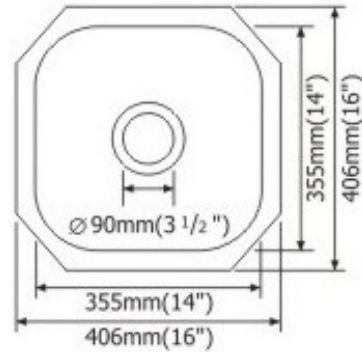

■ DIMENSIONS

OUTSIDE	31" X 20.375"
INSIDE	28.125" X 18.375"
DEPTH	9" / 7.50"

■ HSU3120D2

31" X 20" UNDER-MOUNT 60/40 DOUBLE BOWL

a symbol of excellence

HALLMARK SINKS

STAINLESS STEEL

15" X 12" UNDER-MOUNT SINGLE BOWL

■ HSU1512A1

■ DIMENSIONS

OUTSIDE	14.9375" X 12.625"
INSIDE	12.9375" X 10.625"
DEPTH	7"

■ FEATURES

- Thickness: 1.2mm / 18G
- Material: 304 18/10 CrNi
- Brush Finish
- Sound Deadening Pad
- Undercoated Painting
- Cutting Template

■ DIMENSIONS

OUTSIDE	16" X 16"
INSIDE	14" X 14"
DEPTH	8"

■ HSU1616A1

16" X 16" UNDER-MOUNT SINGLE BOWL

a symbol of excellence

HALLMARK SINKS

17" X 13" BAR SINK

■ HSR1713A1

■ DIMENSIONS

■ FEATURES

- Thickness: 1.2mm / 18G
- Material: 304 18/10 CrNi
- Brush Finish
- Sound Deadening Pad
- Undercoated Painting
- Cutting Template

OUTSIDE	17.625" X 13.50"
INSIDE	15.625" X 11.50"
DEPTH	6"