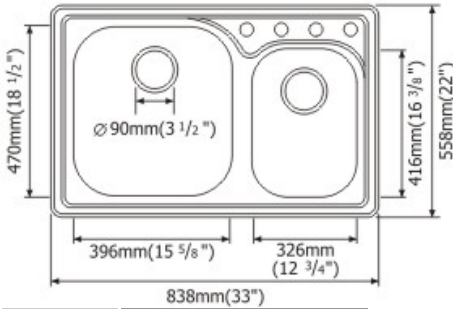

■ DIMENSIONS

OUTSIDE	14.75" X 18.375"
INSIDE	12.75" X 16.375"
DEPTH	7.50"

■ HSI1518A1

15" X 18" UNDER-MOUNT SINGLE BOWL

a symbol of excellence

HALLMARK SINKS

STAINLESS STEEL

25" X 22" TOP-MOUNT SINGLE BOWL

■ DIMENSIONS

OUTSIDE	15" X 15"
INSIDE	12.25" X 10.25"
DEPTH	6"

■ HSU1515A1

15" X 15" TOP-MOUNT SINGLE BOWL

a symbol of excellence

HALLMARK SINKS

STAINLESS STEEL

33" X 22" TOP-MOUNT 60/40 DOUBLE BOWL

■ HSU3322C2

■ DIMENSIONS

OUTSIDE	33" X 22"
INSIDE	15.625" X 18.50" 12.75" X 16.375"
DEPTH	9" / 7.50"

■ FEATURES

- Thickness: 1.2mm / 18G
- Material: 304 18/10 CrNi
- Brush Finish
- Sound Deadening Pad
- Undercoated Painting
- Cutting Template

■ DIMENSIONS

OUTSIDE	33" X 22"
INSIDE	14" X 16" / 14" X 16"
DEPTH	8"

■ HSU3322A1

33" X 22" TOP-MOUNT 50/50 DOUBLE BOWL

a symbol of excellence

HALLMARK SINKS

33" X 21" SQUARE SINK SINGLE BOWL

■ HSU3321A1