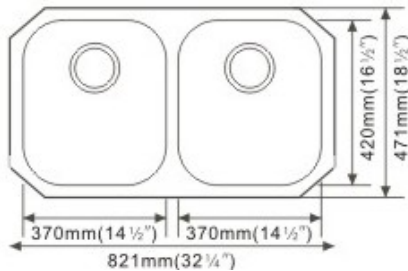

STAINLESS STEEL

31" X 20" UNDER-MOUNT 60/40 DOUBLE BOWL

HSU3120A2

■ DIMENSIONS

OUTSIDE	31.50" X 20.50"
INSIDE	28.25" X 18.50"
DEPTH	9" / 7"

■ FEATURES

- Thickness: 1.2mm / 18G (16G available)
- Material: 304 18/10 CrNi
- Brush Finish
- Sound Deadening Pad
- Undercoated Painting

32" X 18" UNDER-MOUNT 50/50 DOUBLE BOWL

■ HSU3218A0

Available in 16G

■ DIMENSIONS

OUTSIDE	29.875" X 18.06"
INSIDE	27.75" X 15.9375"
DEPTH	9"

■ FEATURES

- Thickness: 1.2mm / 18G
- Material: 304 18/10 CrNi
- Brush Finish
- Sound Deadening Pad
- Undercoated Painting
- Cutting Template

■ HSU4620A3

■ DIMENSIONS

OUTSIDE	48.25" X 20.75"
INSIDE	46.25" X 18.50"
DEPTH	9" / 7"

46" X 20" UNDER-MOUNT TRIPLE BOWL

a symbol of excellence

HALLMARK SINKS

STAINLESS STEEL

30" X 18" UNDER-MOUNT SINGLE BOWL

■ HSU3018B1

■ DIMENSIONS

OUTSIDE	29.75" X 17.875"
INSIDE	27.75" X 15.875"
DEPTH	9"

■ FEATURES

- Thickness: 1.2mm / 18G
- Material: 304 18/10 CrNi
- Brush Finish
- Sound Deadening Pad
- Undercoated Painting
- Cutting Template