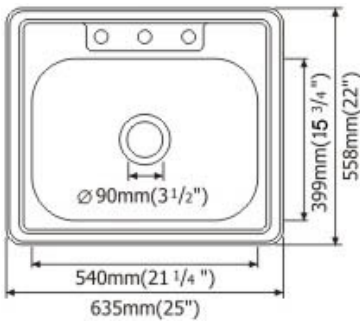

■ HSR415A1

■ DIMENSIONS

OUTSIDE	16.375"
INSIDE	14.25"
DEPTH	7"

■ FEATURES

- Thickness: 1.2mm / 18G
- Material: 304 18/10 CrNi
- Brush Finish
- Sound Deadening Pad
- Undercoated Painting
- Cutting Template

■ DIMENSIONS

OUTSIDE	14.75" X 18.375"
INSIDE	12.75" X 16.375"
DEPTH	7.50"

■ HSI1518A1

15" X 18" UNDER-MOUNT SINGLE BOWL

a symbol of excellence

HALLMARK SINKS

STAINLESS STEEL

25" X 22" TOP-MOUNT SINGLE BOWL

■ HSU2522A1

■ DIMENSIONS

OUTSIDE	25" X 22"
INSIDE	21.25" X 15.50"
DEPTH	8"

■ FEATURES

- Thickness: 20G
- Material: 304 18/10 CrNi
- Brush Finish
- Sound Deadening Pad
- Undercoated Painting
- Cutting Template

■ DIMENSIONS

OUTSIDE	15" X 15"
INSIDE	12.25" X 10.25"
DEPTH	6"

■ HSU1515A1

15" X 15" TOP-MOUNT SINGLE BOWL

a symbol of excellence

HALLMARK SINKS

STAINLESS STEEL

33" X 22" TOP-MOUNT 60/40 DOUBLE BOWL