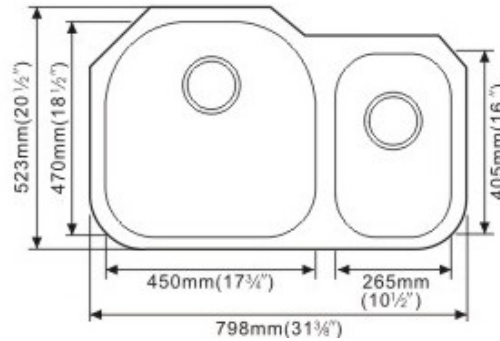

STAINLESS STEEL

31" X 20" UNDER-MOUNT 60/40 DOUBLE BOWL

HSU3120A2

■ DIMENSIONS

OUTSIDE	31.50" X 20.50"
INSIDE	28.25" X 18.50"
DEPTH	9" / 7"

■ FEATURES

- Thickness: 1.2mm / 18G (16G available)
- Material: 304 18/10 CrNi
- Brush Finish
- Sound Deadening Pad
- Undercoated Painting

■ HSU3120A2R

a symbol of excellence

HALLMARK SINKS

STAINLESS STEEL

31" X 20" UNDER-MOUNT 70/30 DOUBLE BOWL

HSU3120B2

■ DIMENSIONS

OUTSIDE	31.375" X 20.50"
INSIDE	28.25" X 18.50"
DEPTH	9" / 7"

32" X 18" UNDER-MOUNT 50/50 DOUBLE BOWL

■ HSU3218A0

Available in 16G

■ DIMENSIONS

OUTSIDE	29.875" X 18.06"
INSIDE	27.75" X 15.9375"
DEPTH	9"

■ FEATURES

- Thickness: 1.2mm / 18G
- Material: 304 18/10 CrNi
- Brush Finish
- Sound Deadening Pad
- Undercoated Painting
- Cutting Template

■ HSU4620A3

■ DIMENSIONS

OUTSIDE	48.25" X 20.75"
INSIDE	46.25" X 18.50"
DEPTH	9" / 7"

46" X 20" UNDER-MOUNT TRIPLE BOWL

a symbol of excellence

HALLMARK SINKS

STAINLESS STEEL

30" X 18" UNDER-MOUNT SINGLE BOWL