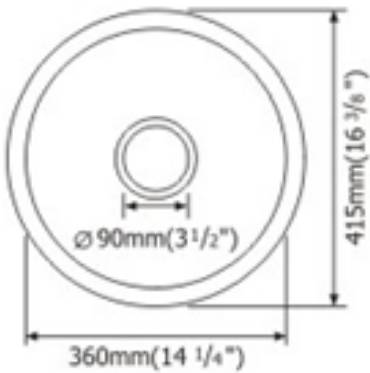

■ DIMENSIONS

■ FEATURES

- Thickness: 1.2mm / 18G
- Material: 304 18/10 CrNi
- Brush Finish
- Sound Deadening Pad
- Undercoated Painting
- Cutting Template

OUTSIDE	17.625" X 13.50"
INSIDE	15.625" X 11.50"
DEPTH	6"

■ DIMENSIONS

OUTSIDE	16" X 16"
INSIDE	14" X 14"
DEPTH	8"

■ HSU2317A1

23" X 17" UNDER-MOUNT SINGLE BOWL

a symbol of excellence

HALLMARK SINKS

STAINLESS STEEL

16" CIRCULAR BAR SINK

■ HSR415A1

■ DIMENSIONS

OUTSIDE	16.375"
INSIDE	14.25"
DEPTH	7"

■ FEATURES

- Thickness: 1.2mm / 18G
- Material: 304 18/10 CrNi
- Brush Finish
- Sound Deadening Pad
- Undercoated Painting
- Cutting Template

■ DIMENSIONS

OUTSIDE	14.75" X 18.375"
INSIDE	12.75" X 16.375"
DEPTH	7.50"

■ HSI1518A1

15" X 18" UNDER-MOUNT SINGLE BOWL

a symbol of excellence

HALLMARK SINKS

STAINLESS STEEL

25" X 22" TOP-MOUNT SINGLE BOWL