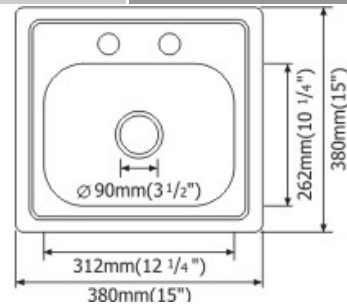

■ DIMENSIONS

OUTSIDE	14.75" X 18.375"
INSIDE	12.75" X 16.375"
DEPTH	7.50"

■ HSI1518A1

15" X 18" UNDER-MOUNT SINGLE BOWL

a symbol of excellence

HALLMARK SINKS

STAINLESS STEEL

25" X 22" TOP-MOUNT SINGLE BOWL

■ HSU2522A1

■ DIMENSIONS

OUTSIDE	25" X 22"
INSIDE	21.25" X 15.50"
DEPTH	8"

■ FEATURES

- Thickness: 20G
- Material: 304 18/10 CrNi
- Brush Finish
- Sound Deadening Pad
- Undercoated Painting
- Cutting Template

■ DIMENSIONS

OUTSIDE	15" X 15"
INSIDE	12.25" X 10.25"
DEPTH	6"

■ HSU1515A1

15" X 15" TOP-MOUNT SINGLE BOWL

a symbol of excellence

HALLMARK SINKS

STAINLESS STEEL

33" X 22" TOP-MOUNT 60/40 DOUBLE BOWL

■ DIMENSIONS

OUTSIDE	33" X 21"
INSIDE	31" X 21"
DEPTH	10"

■ FEATURES

- Thickness: 1.2mm / 18G
- Material: 304 18/10 CrNi
- Brush Finish
- Sound Deadening Pad
- Undercoated Painting
- Cutting Template

a symbol of excellence