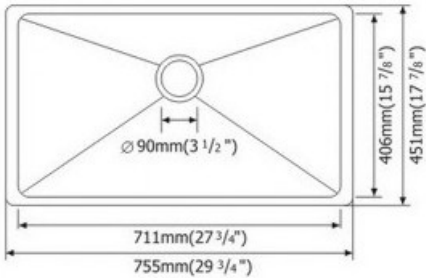

32" X 18" UNDER-MOUNT 50/50 DOUBLE BOWL

■ HSU3218A0

Available in 16G

■ DIMENSIONS

OUTSIDE	29.875" X 18.06"
INSIDE	27.75" X 15.9375"
DEPTH	9"

■ FEATURES

- Thickness: 1.2mm / 18G
- Material: 304 18/10 CrNi
- Brush Finish
- Sound Deadening Pad
- Undercoated Painting
- Cutting Template

■ HSU4620A3

■ DIMENSIONS

OUTSIDE	48.25" X 20.75"
INSIDE	46.25" X 18.50"
DEPTH	9" / 7"

46" X 20" UNDER-MOUNT TRIPLE BOWL

a symbol of excellence

HALLMARK SINKS

STAINLESS STEEL

30" X 18" UNDER-MOUNT SINGLE BOWL

■ HSU3018B1

■ DIMENSIONS

OUTSIDE	29.75" X 17.875"
INSIDE	27.75" X 15.875"
DEPTH	9"

■ FEATURES

- Thickness: 1.2mm / 18G
- Material: 304 18/10 CrNi
- Brush Finish
- Sound Deadening Pad
- Undercoated Painting
- Cutting Template

■ DIMENSIONS

OUTSIDE	32.25" X 18.50"
INSIDE	28.50" X 15.75"
DEPTH	9"

HSU3018A1 ■

30" X 18" UNDER-MOUNT SINGLE BOWL

a symbol of excellence

HALLMARK SINKS

STAINLESS STEEL

31" X 18" UNDER-MOUNT 50/50 DOUBLE BOWL