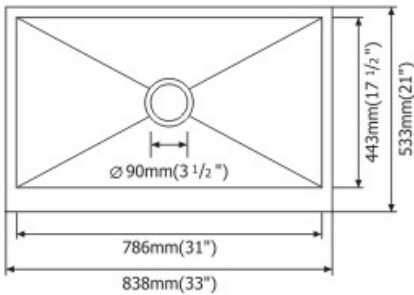

■ DIMENSIONS

OUTSIDE	14.75" X 18.375"
INSIDE	12.75" X 16.375"
DEPTH	7.50"

■ HSI1518A1

15" X 18" UNDER-MOUNT SINGLE BOWL

a symbol of excellence

HALLMARK SINKS

STAINLESS STEEL

25" X 22" TOP-MOUNT SINGLE BOWL

■ DIMENSIONS

OUTSIDE	15" X 15"
INSIDE	12.25" X 10.25"
DEPTH	6"

■ HSU1515A1

15" X 15" TOP-MOUNT SINGLE BOWL

a symbol of excellence

HALLMARK SINKS

STAINLESS STEEL

33" X 22" TOP-MOUNT 60/40 DOUBLE BOWL

■ DIMENSIONS

OUTSIDE	33" X 22"
INSIDE	14" X 16" / 14" X 16"
DEPTH	8"

■ HSU3322A1

33" X 22" TOP-MOUNT 50/50 DOUBLE BOWL

a symbol of excellence

HALLMARK SINKS

33" X 21" SQUARE SINK SINGLE BOWL

■ HSU3321A1

■ DIMENSIONS

OUTSIDE	33" X 21"
INSIDE	31" X 21"
DEPTH	10"

■ FEATURES

- Thickness: 1.2mm / 18G
- Material: 304 18/10 CrNi
- Brush Finish
- Sound Deadening Pad
- Undercoated Painting
- Cutting Template

a symbol of excellence