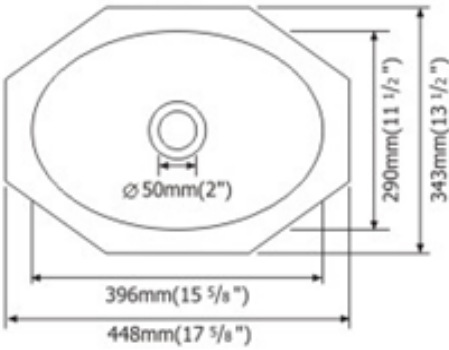

■ HSU1512A1

■ DIMENSIONS

OUTSIDE	14.9375" X 12.625"
INSIDE	12.9375" X 10.625"
DEPTH	7"

■ FEATURES

- Thickness: 1.2mm / 18G
- Material: 304 18/10 CrNi
- Brush Finish
- Sound Deadening Pad
- Undercoated Painting
- Cutting Template

■ DIMENSIONS

OUTSIDE	16" X 16"
INSIDE	14" X 14"
DEPTH	8"

■ HSU1616A1

16" X 16" UNDER-MOUNT SINGLE BOWL

a symbol of excellence

HALLMARK SINKS

17" X 13" BAR SINK

■ HSR1713A1

■ DIMENSIONS

■ FEATURES

- Thickness: 1.2mm / 18G
- Material: 304 18/10 CrNi
- Brush Finish
- Sound Deadening Pad
- Undercoated Painting
- Cutting Template

OUTSIDE	17.625" X 13.50"
INSIDE	15.625" X 11.50"
DEPTH	6"

■ DIMENSIONS

OUTSIDE	16" X 16"
INSIDE	14" X 14"
DEPTH	8"

■ HSU2317A1

23" X 17" UNDER-MOUNT SINGLE BOWL

a symbol of excellence

HALLMARK SINKS

STAINLESS STEEL

16" CIRCULAR BAR SINK