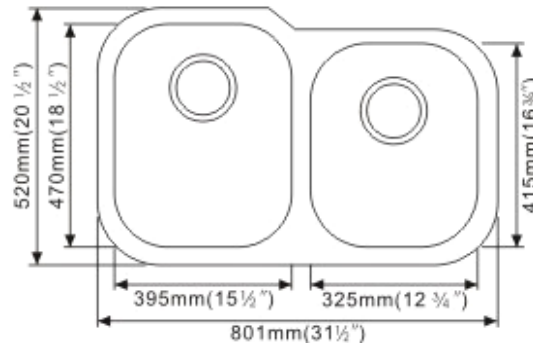

STAINLESS STEEL

31" X 20" UNDER-MOUNT 60/40 DOUBLE BOWL

HSU3120A2

■ DIMENSIONS

OUTSIDE	31.50" X 20.50"
INSIDE	28.25" X 18.50"
DEPTH	9" / 7"

■ FEATURES

- Thickness: 1.2mm / 18G (16G available)
- Material: 304 18/10 CrNi
- Brush Finish
- Sound Deadening Pad
- Undercoated Painting

■ HSU3120A2R

a symbol of excellence

HALLMARK SINKS

STAINLESS STEEL

31" X 20" UNDER-MOUNT 70/30 DOUBLE BOWL

HSU3120B2

■ DIMENSIONS

OUTSIDE	31.375" X 20.50"
INSIDE	28.25" X 18.50"
DEPTH	9" / 7"

32" X 18" UNDER-MOUNT 50/50 DOUBLE BOWL

■ HSU3218A0

Available in 16G

■ DIMENSIONS

OUTSIDE	29.875" X 18.06"
INSIDE	27.75" X 15.9375"
DEPTH	9"

■ FEATURES

- Thickness: 1.2mm / 18G
- Material: 304 18/10 CrNi
- Brush Finish
- Sound Deadening Pad
- Undercoated Painting
- Cutting Template

■ HSU4620A3

■ DIMENSIONS

OUTSIDE	48.25" X 20.75"
INSIDE	46.25" X 18.50"
DEPTH	9" / 7"

46" X 20" UNDER-MOUNT TRIPLE BOWL

a symbol of excellence

HALLMARK SINKS

STAINLESS STEEL

30" X 18" UNDER-MOUNT SINGLE BOWL