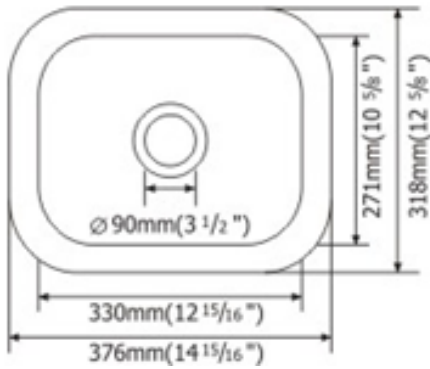

■ HSU3118B0

■ DIMENSIONS

OUTSIDE	29.75" X 17.875"
INSIDE	27.75" X 15.875"
DEPTH	9"

■ FEATURES

- Thickness: 1.2mm / 18G
- Material: 304 18/10 CrNi
- Brush Finish
- Sound Deadening Pad
- Undercoated Painting
- Cutting Template

■ DIMENSIONS

OUTSIDE	31" X 20.375"
INSIDE	28.125" X 18.375"
DEPTH	9" / 7.50"

■ HSU3120D2

31" X 20" UNDER-MOUNT 60/40 DOUBLE BOWL

a symbol of excellence

HALLMARK SINKS

STAINLESS STEEL

15" X 12" UNDER-MOUNT SINGLE BOWL

■ HSU1512A1

■ DIMENSIONS

OUTSIDE	14.9375" X 12.625"
INSIDE	12.9375" X 10.625"
DEPTH	7"

■ FEATURES

- Thickness: 1.2mm / 18G
- Material: 304 18/10 CrNi
- Brush Finish
- Sound Deadening Pad
- Undercoated Painting
- Cutting Template

■ DIMENSIONS

OUTSIDE	16" X 16"
INSIDE	14" X 14"
DEPTH	8"

■ HSU1616A1

16" X 16" UNDER-MOUNT SINGLE BOWL

a symbol of excellence

HALLMARK SINKS

17" X 13" BAR SINK

■ HSR1713A1