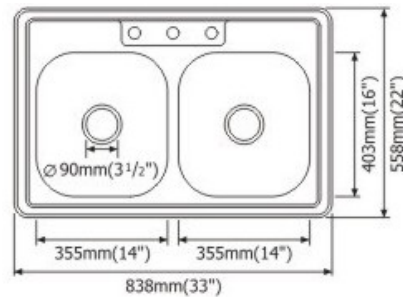

■ DIMENSIONS

OUTSIDE	15" X 15"
INSIDE	12.25" X 10.25"
DEPTH	6"

■ HSU1515A1

15" X 15" TOP-MOUNT SINGLE BOWL

a symbol of excellence

HALLMARK SINKS

STAINLESS STEEL

33" X 22" TOP-MOUNT 60/40 DOUBLE BOWL

■ HSU3322C2

■ DIMENSIONS

OUTSIDE	33" X 22"
INSIDE	15.625" X 18.50" 12.75" X 16.375"
DEPTH	9" / 7.50"

■ FEATURES

- Thickness: 1.2mm / 18G
- Material: 304 18/10 CrNi
- Brush Finish
- Sound Deadening Pad
- Undercoated Painting
- Cutting Template

■ DIMENSIONS

OUTSIDE	33" X 22"
INSIDE	14" X 16" / 14" X 16"
DEPTH	8"

■ HSU3322A1

33" X 22" TOP-MOUNT 50/50 DOUBLE BOWL

a symbol of excellence

HALLMARK SINKS

33" X 21" SQUARE SINK SINGLE BOWL

■ HSU3321A1

■ DIMENSIONS

OUTSIDE	33" X 21"
INSIDE	31" X 21"
DEPTH	10"

■ FEATURES

- Thickness: 1.2mm / 18G
- Material: 304 18/10 CrNi
- Brush Finish
- Sound Deadening Pad
- Undercoated Painting
- Cutting Template

a symbol of excellence