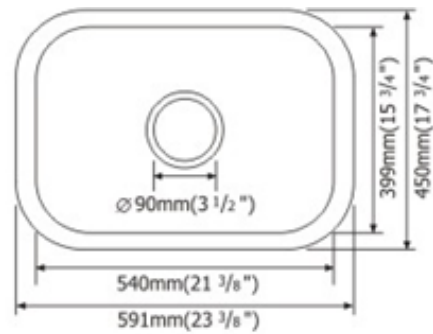

■ HSU1512A1

■ DIMENSIONS

OUTSIDE	14.9375" X 12.625"
INSIDE	12.9375" X 10.625"
DEPTH	7"

■ FEATURES

- Thickness: 1.2mm / 18G
- Material: 304 18/10 CrNi
- Brush Finish
- Sound Deadening Pad
- Undercoated Painting
- Cutting Template

■ DIMENSIONS

OUTSIDE	16" X 16"
INSIDE	14" X 14"
DEPTH	8"

■ HSU1616A1

16" X 16" UNDER-MOUNT SINGLE BOWL

a symbol of excellence

HALLMARK SINKS

17" X 13" BAR SINK

■ HSR1713A1

■ DIMENSIONS

■ FEATURES

- Thickness: 1.2mm / 18G
- Material: 304 18/10 CrNi
- Brush Finish
- Sound Deadening Pad
- Undercoated Painting
- Cutting Template

OUTSIDE	17.625" X 13.50"
INSIDE	15.625" X 11.50"
DEPTH	6"

■ DIMENSIONS

OUTSIDE	16" X 16"
INSIDE	14" X 14"
DEPTH	8"

■ HSU2317A1

23" X 17" UNDER-MOUNT SINGLE BOWL

a symbol of excellence

HALLMARK SINKS

STAINLESS STEEL

16" CIRCULAR BAR SINK