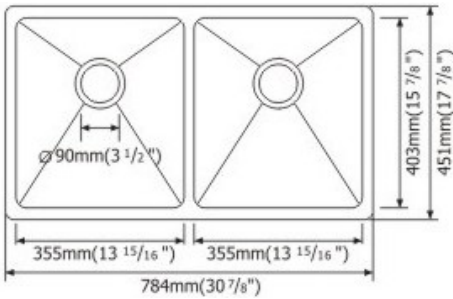

■ HSU3018B1

■ DIMENSIONS

OUTSIDE	29.75" X 17.875"
INSIDE	27.75" X 15.875"
DEPTH	9"

■ FEATURES

- Thickness: 1.2mm / 18G
- Material: 304 18/10 CrNi
- Brush Finish
- Sound Deadening Pad
- Undercoated Painting
- Cutting Template

■ DIMENSIONS

OUTSIDE	32.25" X 18.50"
INSIDE	28.50" X 15.75"
DEPTH	9"

HSU3018A1 ■

30" X 18" UNDER-MOUNT SINGLE BOWL

a symbol of excellence

HALLMARK SINKS

STAINLESS STEEL

31" X 18" UNDER-MOUNT 50/50 DOUBLE BOWL

■ HSU3118B0

■ DIMENSIONS

OUTSIDE	29.75" X 17.875"
INSIDE	27.75" X 15.875"
DEPTH	9"

■ FEATURES

- Thickness: 1.2mm / 18G
- Material: 304 18/10 CrNi
- Brush Finish
- Sound Deadening Pad
- Undercoated Painting
- Cutting Template

■ DIMENSIONS

OUTSIDE	31" X 20.375"
INSIDE	28.125" X 18.375"
DEPTH	9" / 7.50"

■ HSU3120D2

31" X 20" UNDER-MOUNT 60/40 DOUBLE BOWL

a symbol of excellence

HALLMARK SINKS

STAINLESS STEEL

15" X 12" UNDER-MOUNT SINGLE BOWL