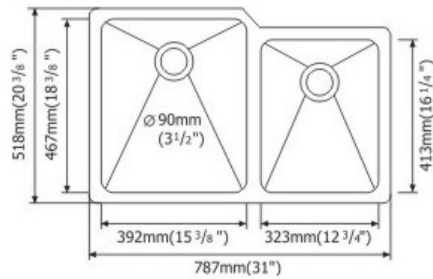

■ DIMENSIONS

OUTSIDE	32.25" X 18.50"
INSIDE	28.50" X 15.75"
DEPTH	9"

HSU3018A1 ■

30" X 18" UNDER-MOUNT SINGLE BOWL

a symbol of excellence

HALLMARK SINKS

STAINLESS STEEL

31" X 18" UNDER-MOUNT 50/50 DOUBLE BOWL

■ HSU3118B0

■ DIMENSIONS

OUTSIDE	29.75" X 17.875"
INSIDE	27.75" X 15.875"
DEPTH	9"

■ FEATURES

- Thickness: 1.2mm / 18G
- Material: 304 18/10 CrNi
- Brush Finish
- Sound Deadening Pad
- Undercoated Painting
- Cutting Template

■ DIMENSIONS

OUTSIDE	31" X 20.375"
INSIDE	28.125" X 18.375"
DEPTH	9" / 7.50"

■ HSU3120D2

31" X 20" UNDER-MOUNT 60/40 DOUBLE BOWL

a symbol of excellence

HALLMARK SINKS

STAINLESS STEEL

15" X 12" UNDER-MOUNT SINGLE BOWL

■ HSU1512A1

■ DIMENSIONS

OUTSIDE	14.9375" X 12.625"
INSIDE	12.9375" X 10.625"
DEPTH	7"

■ FEATURES

- Thickness: 1.2mm / 18G
- Material: 304 18/10 CrNi
- Brush Finish
- Sound Deadening Pad
- Undercoated Painting
- Cutting Template